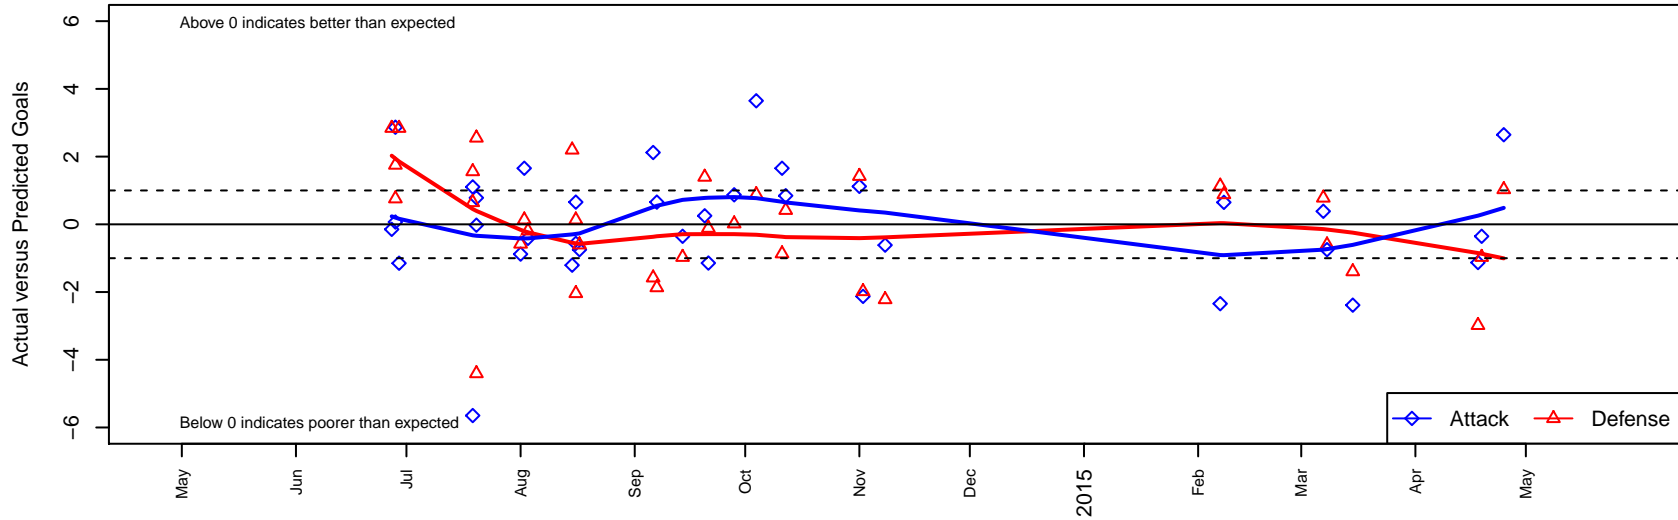

# Washington Timbers Forest B00

Washington Timbers  
 Vancouver, WA  
 B00 total strength=1046  
 attack=3.69 defense=1.49  
 fall league = PTT-B B00 Championship  
 spr league = Spr OYS B00 Div 1

alt names used:  
 WASHINGTON TIMBERS 00 FOREST (WA)  
 WTFC B00 Forest  
 Washington Timbers Forest  
 WA Timbers FC B00 Forest  
 WA Timbers B00 Forest  
 WA Timbers B00 Forest  
 WA Timbers B00 Forest

Venues played:  
 2013 Challenge Cup B00 Division 2 – Challeng  
 2014 Clash At the Border Silver/Bronze/Copper  
 2014 KITG BU14 Green  
 2014 Bend Premier Cup U14B SILVER U14  
 2014 Mt Hood Challenge U14  
 2014 PTT-B B00 Championship  
 2014 OYS Presidents Cup B00  
 2014 Spr OYS B00 Division 1

**Washington Timbers Forest B00**  
 Dots are actual minus expected GF (blue circles) and GA (red triangles).  
 Blue line is smoothed change in attack strength. Red is smoothed change in defense strength.

**attack and defense variance (black dot)  
relative to other teams  
and top 10 in region**

**attack and defense rating  
relative to others at age  
and all opponents in last 13 months**

**Performance relative to 13 month average**