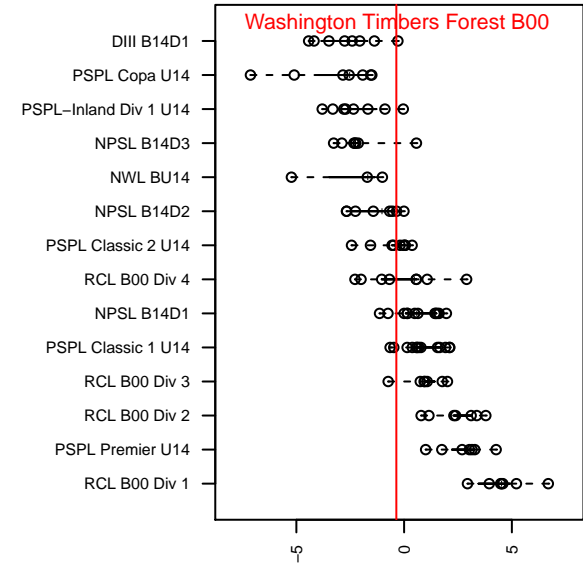

# Washington Timbers Forest B00

Washington Timbers  
 Vancouver, WA  
 B00 total strength=1046  
 attack=3.69 defense=1.49  
 fall league = PTT-B B00 Championship  
 spr league = Spr OYS B00 Div 1

alt names used:  
 WASHINGTON TIMBERS 00 FOREST (WA)  
 WTFC B00 Forest  
 Washington Timbers Forest  
 WA Timbers FC B00 Forest  
 WA Timbers B00 Forest  
 WA Timbers B00 Forest  
 WA Timbers B00 Forest

Venues played:  
 2013 Challenge Cup B00 Division 2 – Challeng  
 2014 Clash At the Border Silver/Bronze/Copper  
 2014 KITG BU14 Green  
 2014 Bend Premier Cup U14B SILVER U14  
 2014 Mt Hood Challenge U14  
 2014 PTT-B B00 Championship  
 2014 OYS Presidents Cup B00  
 2014 Spr OYS B00 Division 1

**Washington Timbers Forest B00**  
 Dots are actual minus expected GF (blue circles) and GA (red triangles).  
 Blue line is smoothed change in attack strength. Red is smoothed change in defense strength.

**attack and defense variance (black dot)  
relative to other teams  
and top 10 in region**

**attack and defense rating  
relative to others at age  
and all opponents in last 13 months**

**Performance relative to 13 month average**